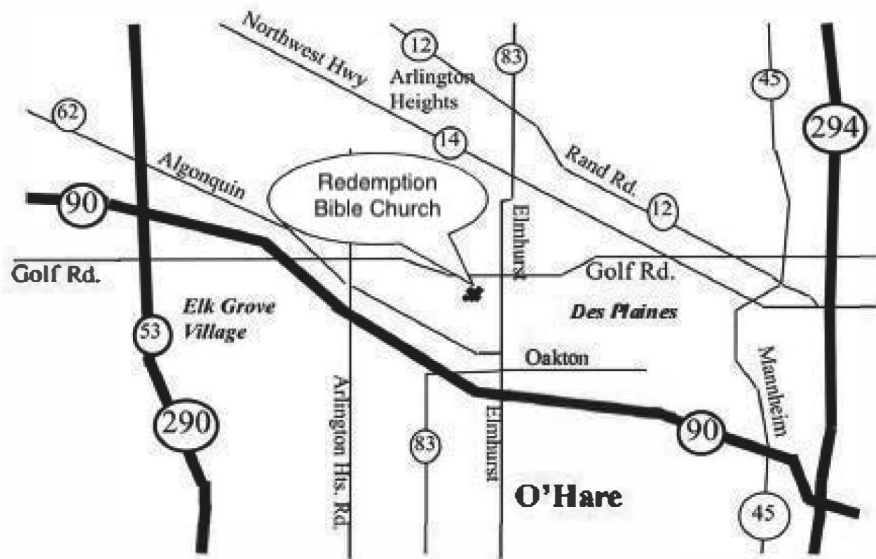

SILVER BIRCH RANCH

TO KNOW CHRIST AND TO MAKE HIM KNOWN

Map to Bus Location

Redemption Bible Church

505 W. Golf Rd., Mt. Prospect, IL 60056

Coming From the NORTH - Take 294 to Golf Rd (Hwy 58). Go west on Golf about 5 miles to 505 W. Golf Rd. (Redemption Bible Church - formerly known as Mt. Prospect Bible Church) which is almost 2 blocks west of Hwy 83 (Elmhurst Rd.). The church is on the south side of Golf Rd.

Coming From the WEST - Take 90 East towards Chicago. Exit at Arlington Hts. Rd. Go left (north) about 3 blocks to Golf Rd. (Hwy 58). Turn right (east) on Golf Rd. and go about 2 miles to 505 W. Golf Rd. Redemption Bible Church is on the south side of Golf Rd.

Coming From the SOUTH-Take 294 North to 90 West towards Rockford. Exit at Elmhurst Rd. (Hwy 83). Go north about 2 miles to Golf Rd. (Hwy 58). Go left (west) on Golf Rd. The church is on the south side of Golf Rd.

Map to Silver Birch Ranch

Directions to SBR from Chicago

Take 94 north to Milwaukee, then 43 north to Green Bay, and then 41/141 north. When 41/141 divides, stay on Hwy 141. Take 141 to 64 west. Take 64 west (left) to Hwy 55. Take Hwy 55 north (right) about 4 miles to Sawyer Lake Rd (2122). Look for "9 Mile All Sport Resort" at the corner of Hwy 55 and Sawyer Lake Rd. Take Sawyer Lake Road to the right for about 1 mile. SBR is on the left side of the road.